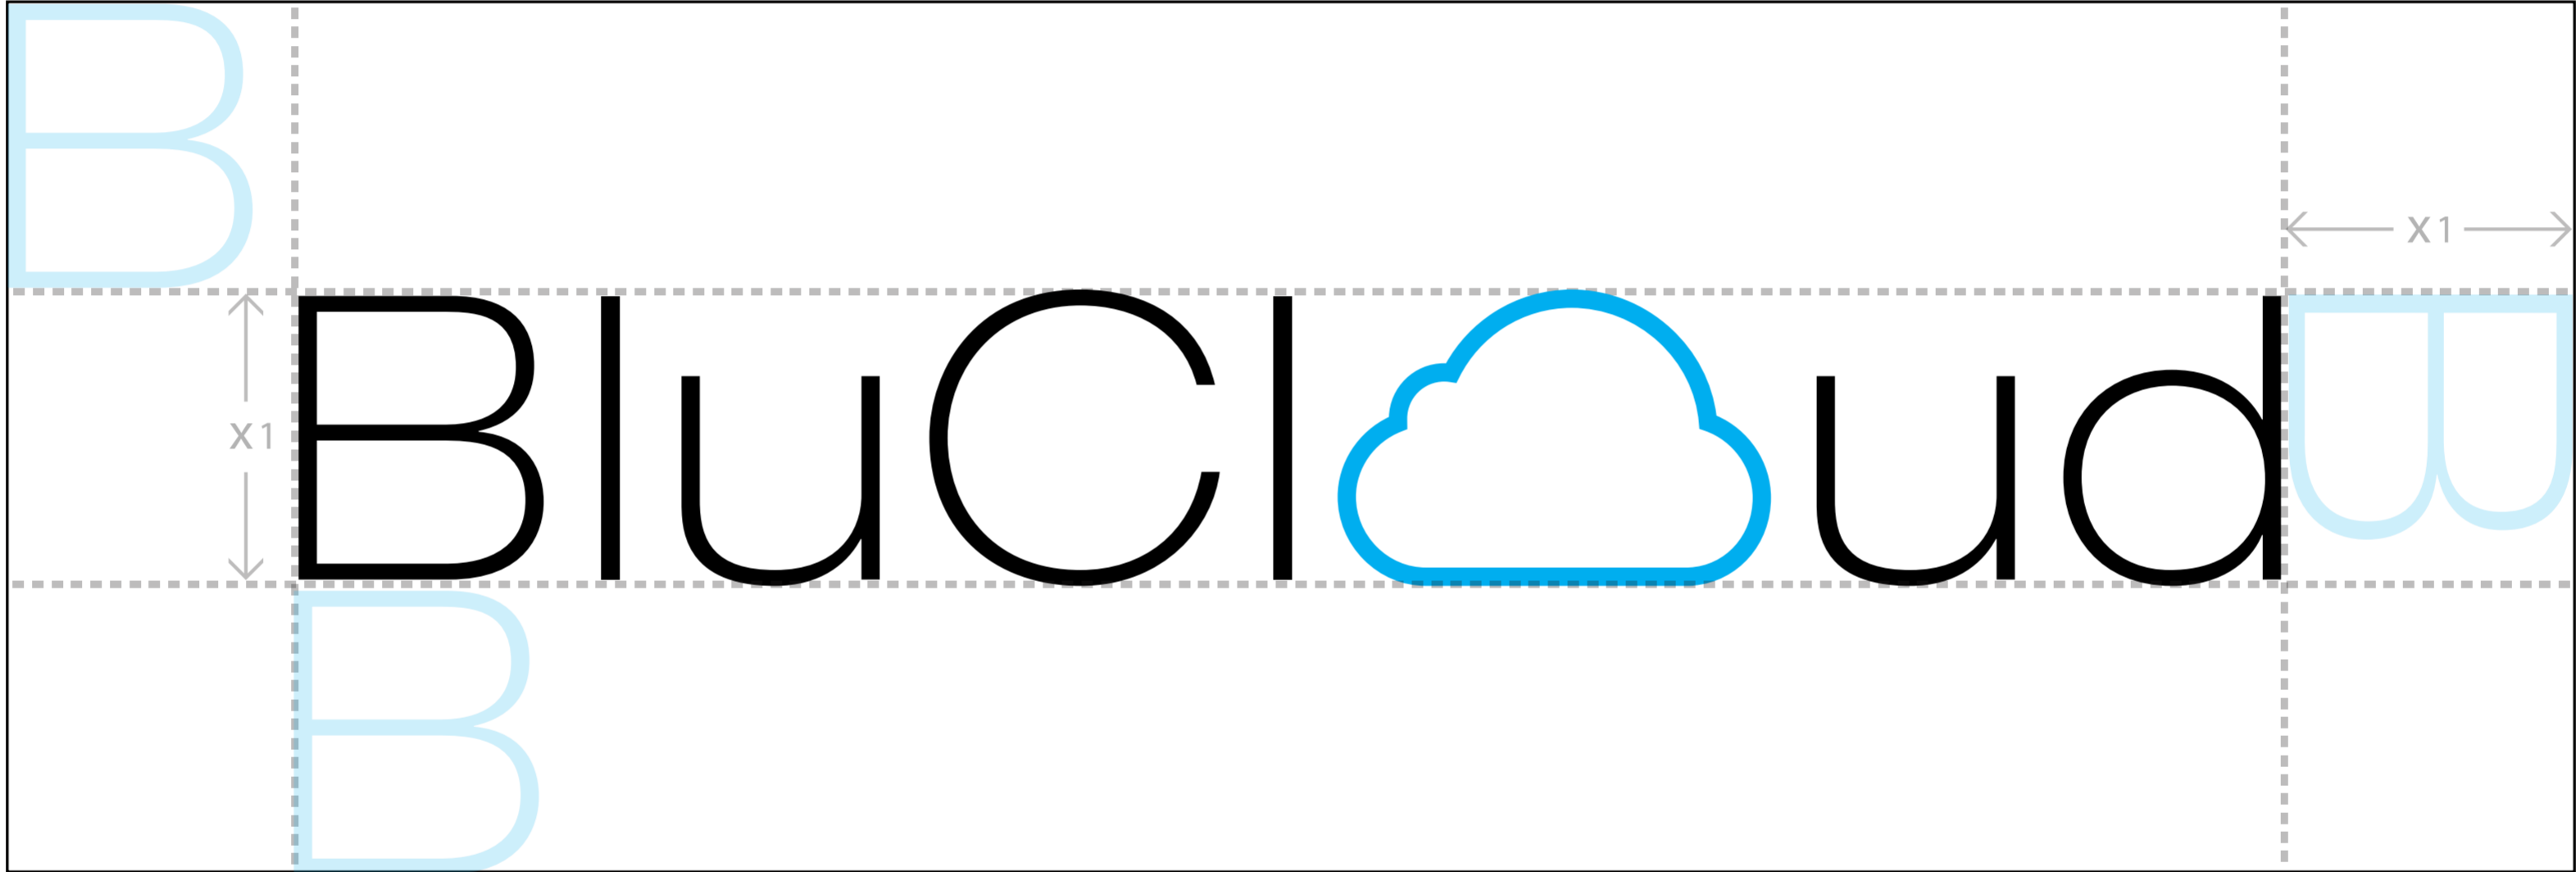

CLEAR SPACE & PROPORTIONS

TYPOGRAPHY

FONT

LOGO

Aa
Helvetica Neue

Light

Logo Body Text

WEBSITE